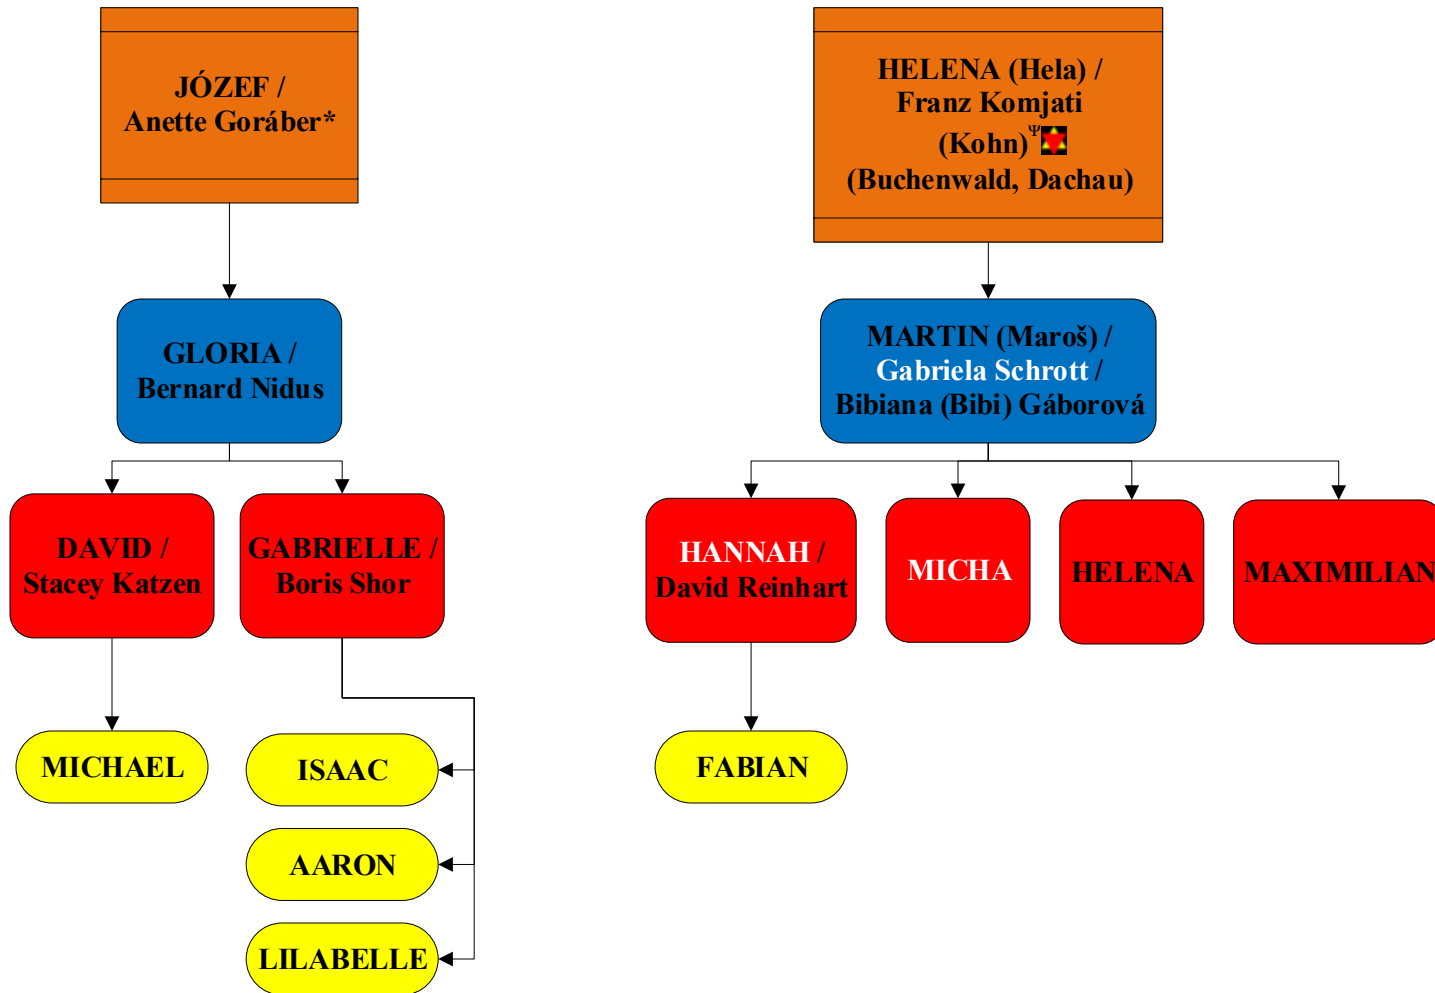

REICHSFELD LINEAGE

HERMAN REICHSFELD / Mina Neuman

LEOPOLD (Lipota) REICHSFELD / Ilona (Leni) Hirschmann

 Died in NAZI concentration/extermination camp

 Survived NAZI concentration/labor camp

THE REICHSFELD-GORÁBER FAMILY

* Annette (daughter of David Goráber) and Józef (son of Bernát Goráber) were 1st degree cousins

‡ Franz's father changed his surname from Kohn to Komjati

THE REICHSFELD-SEIDLER FAMILY

ERNST (Ernő) ☠
(Auschwitz II Birkenau)

ILONA (Ila) /
Josef Abeles (Arden)

ALFRED ☠
(Auschwitz II Birkenau)

MARGITA ☠
(Auschwitz II Birkenau)
/
Leon Benau

DANNY /
Reeva Golub

AARON

ERIK

THE REICHSFELD-FELDBAUER FAMILY

THE REICHSFELD-FISCHER-VLČKO FAMILY

GYÖRGY
(Jirka, Georgina) /
Peter Emilius Vlčko