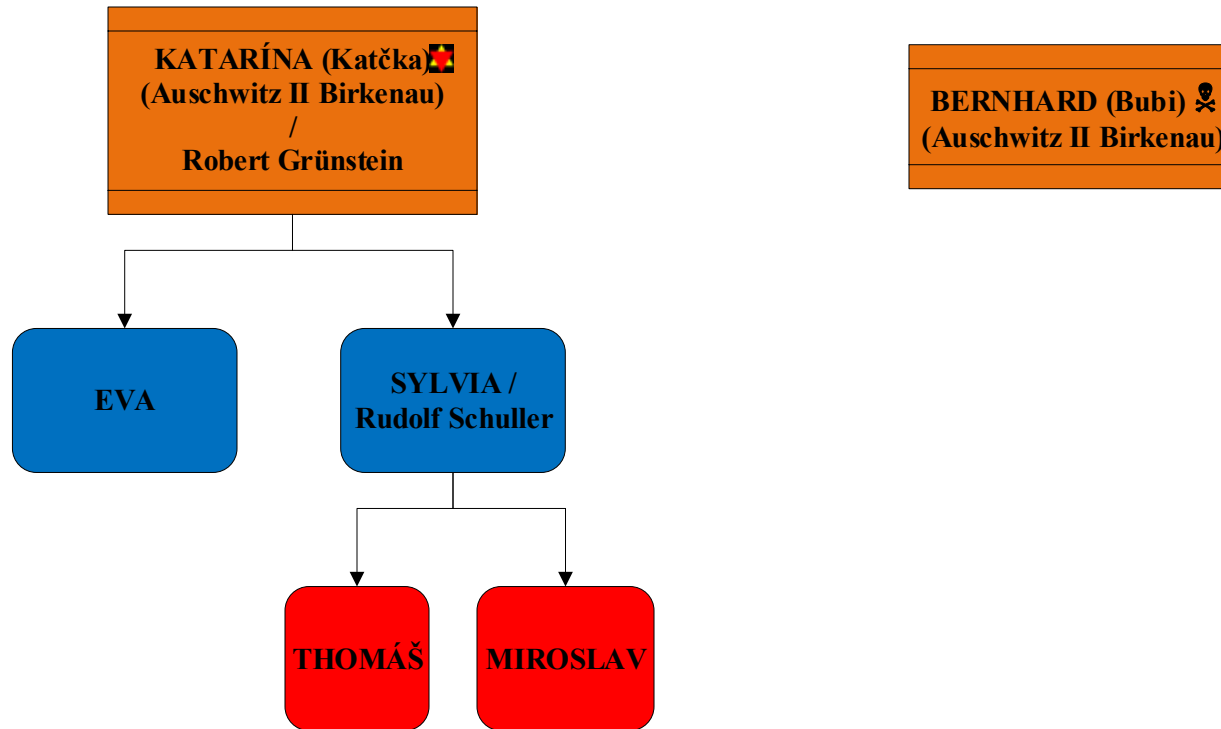

* Annette (daughter of David Goráber) and Józef (son of Bernát Goráber) were 1st degree cousins

‡ Franz's father changed his surname from Kohn to Komjati

THE REICHSFELD-SEIDLER FAMILY

ERNST (Ernő) ☠
(Auschwitz II Birkenau)

ILONA (Ila) /
Josef Abeles (Arden)

ALFRED ☠
(Auschwitz II Birkenau)

MARGITA ☠
(Auschwitz II Birkenau)
/
Leon Benau

DANNY /
Reeva Golub

AARON

ERIK

THE REICHSFELD-FELDBAUER FAMILY

THE REICHSFELD-FISCHER-VLČKO FAMILY

GYÖRGY
(Jirka, Georgina) /
Peter Emilius Vlčko