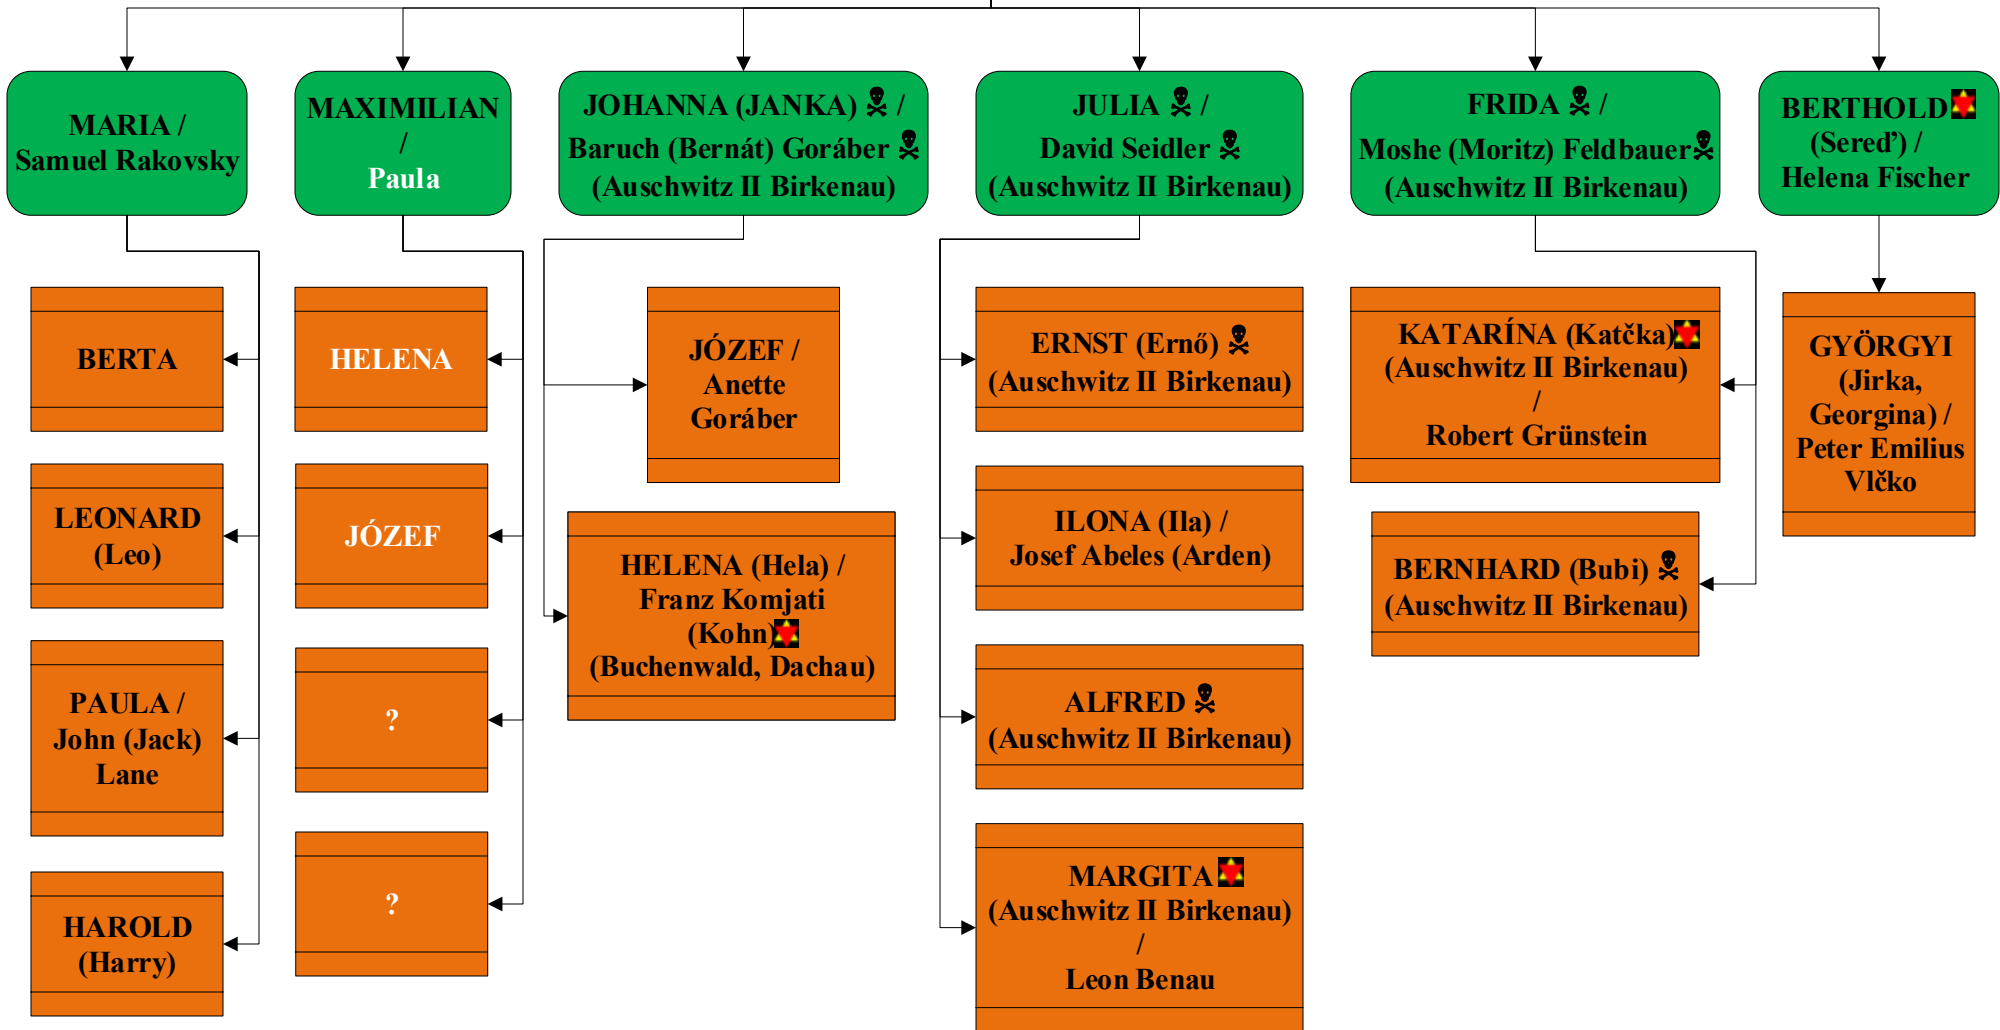

REICHSFELD LINEAGE

HERMAN REICHSFELD / Mina Neuman

LEOPOLD (Lipota) REICHSFELD / Ilona (Leni) Hirschmann

 Died in NAZI concentration/extermination camp

 Survived NAZI concentration/labor camp

THE REICHSFELD-GORÁBER FAMILY

* Annette (daughter of David Goráber) and Józef (son of Bernát Goráber) were 1st degree cousins

‡ Franz's father changed his surname from Kohn to Komjati

THE REICHSFELD-SEIDLER FAMILY

ERNST (Ernő) ☠
(Auschwitz II Birkenau)

ILONA (Ila) /
Josef Abeles (Arden)

ALFRED ☠
(Auschwitz II Birkenau)

MARGITA ☠
(Auschwitz II Birkenau)
/
Leon Benau

DANNY /
Reeva Golub

AARON

ERIK

THE REICHSFELD-FELDBAUER FAMILY

THE REICHSFELD-FISCHER-VLČKO FAMILY

GYÖRGY
(Jirka, Georgina) /
Peter Emilius Vlčko