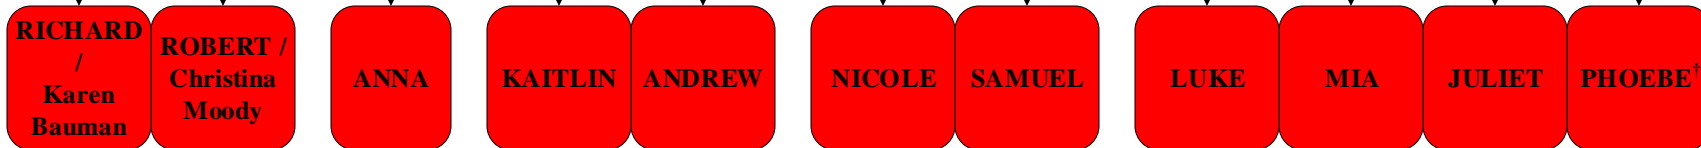

**VALERIA
(Valika) /
Vojtech Szabó**

**ADELA[†]
(died 3 yrs. old)**

**ANNA / Ján
Kubošný**

**BOŽENA /
Vladimír Vejo**

THE JAKUBÍK-LACO FAMILY

THE JAKUBÍK FAMILY

↓
THE JAKUBÍK FAMILY

**JOSEPH /
Janet Brown**